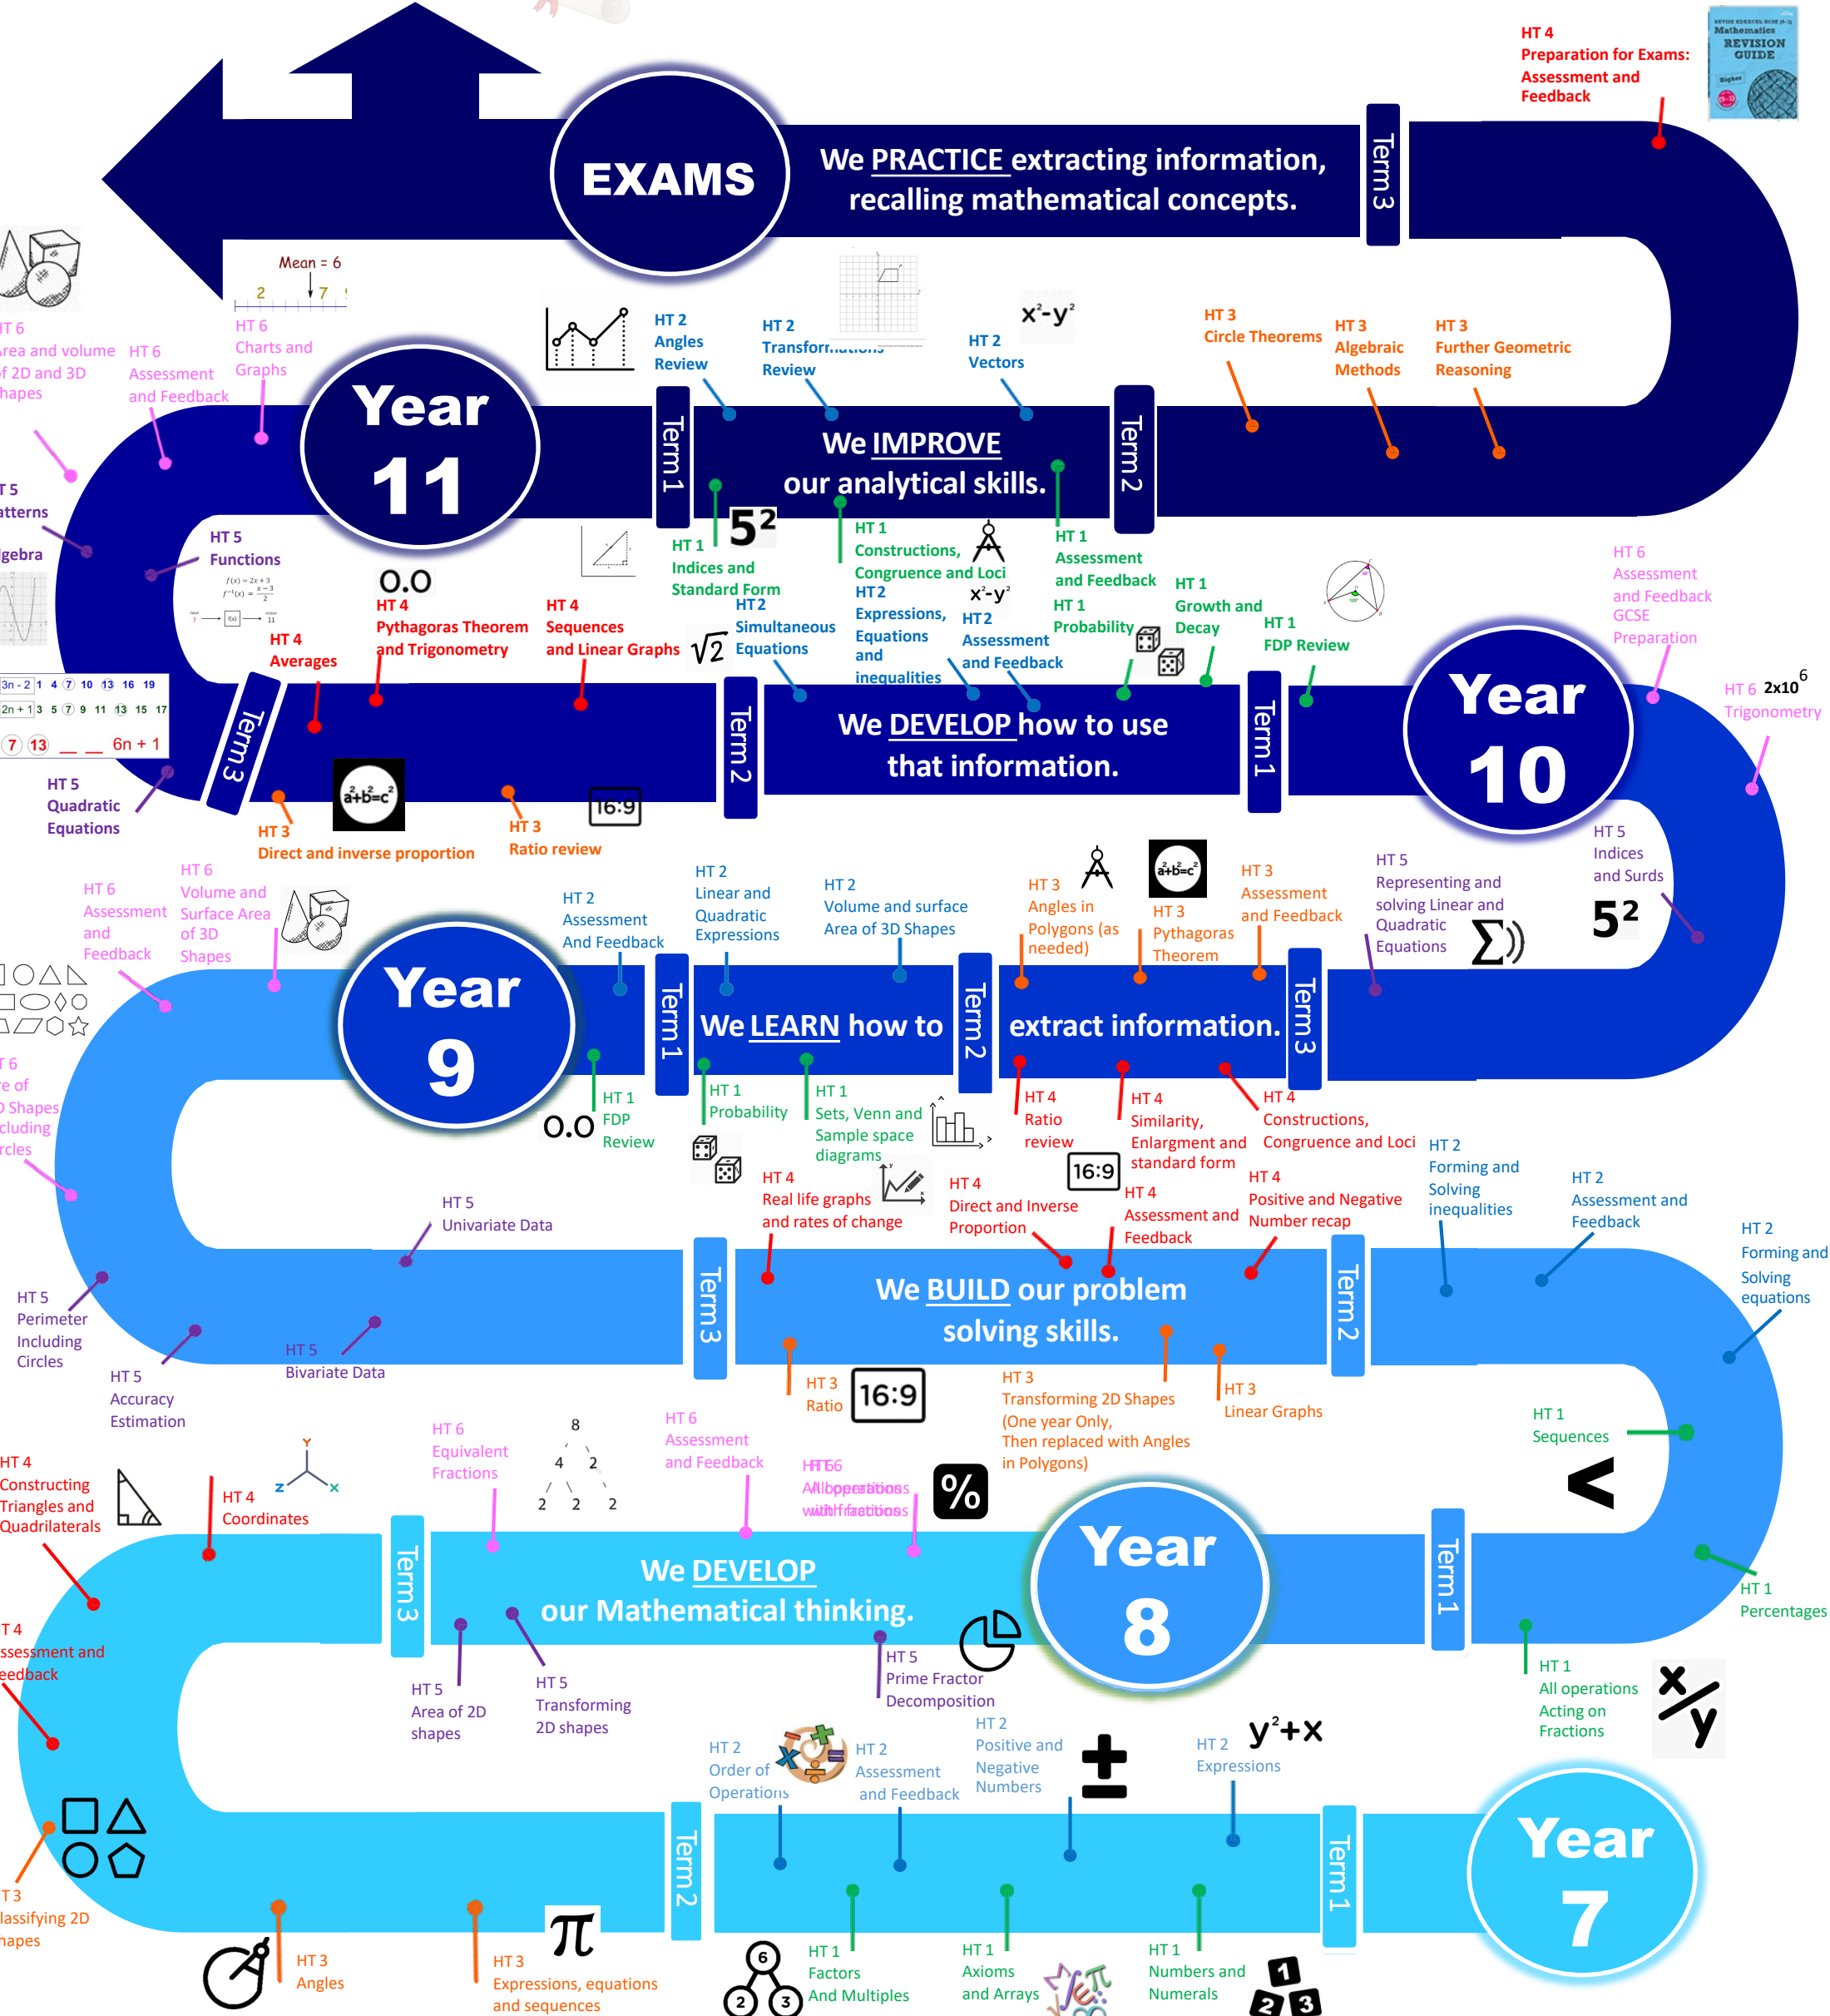

MATHS

Practice in Maths:
Homework is for practice and identifying misconceptions.

A Levels specifications:
A Level Mathematics
A Level Further Mathematics

GCSE Specifications:
Edexcel GCSE Mathematics
Foundation & Higher Tiers

Summative assessment in Maths:
3 assessments per Year in KS3
3 mock assessments in Year 10, and topic assessments
3 mock assessments in Year 11

RESPECT

- RESPECT for yourself
- RESPECT for each other
- RESPECT for the environment
- RESPECT for the community
- RESPECT for education
- RESPECT for the future

Sirius ACADEMY
WHERE STARS ARE BORN!