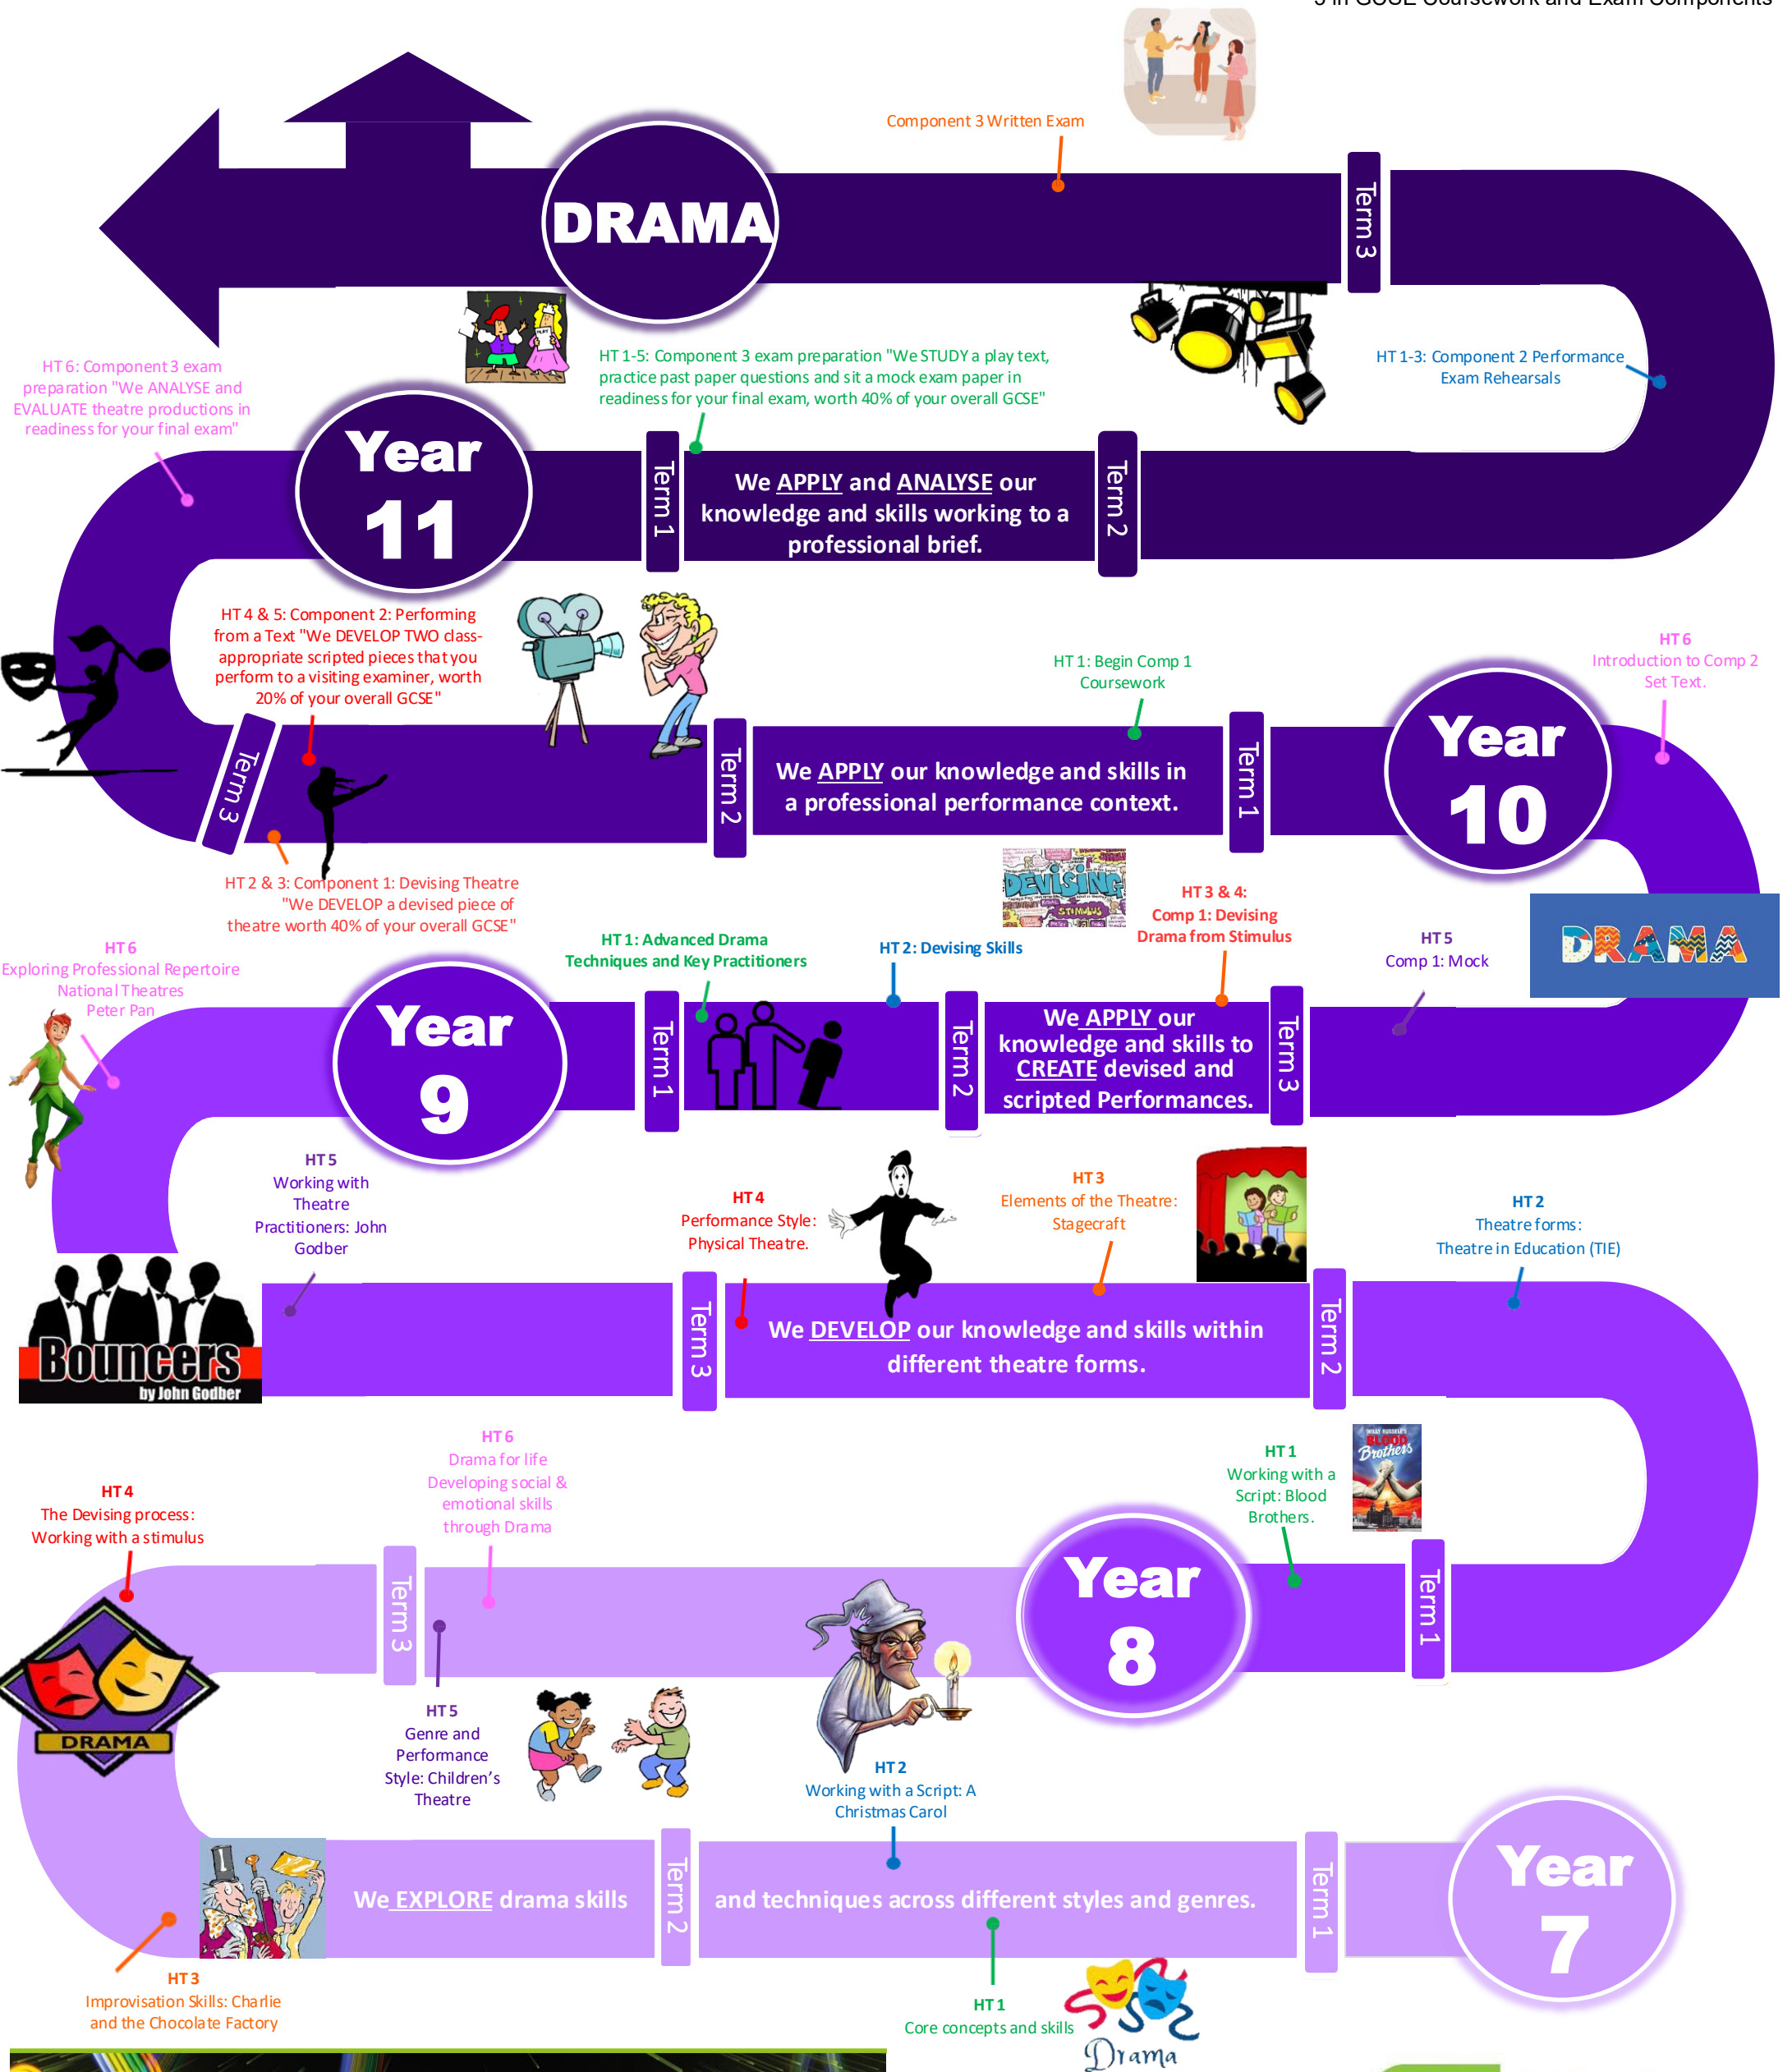

DRAMA

Specifications:
Eduqas GCSE DRAMA

Summative assessment in Drama:
3 per year in KS3
3 in GCSE Coursework and Exam Components

RESPECT

- RESPECT for yourself
- RESPECT for each other
- RESPECT for the environment
- RESPECT for the community
- RESPECT for education
- RESPECT for the future

Sirius
ACADEMY
WHERE STARS ARE BORN!