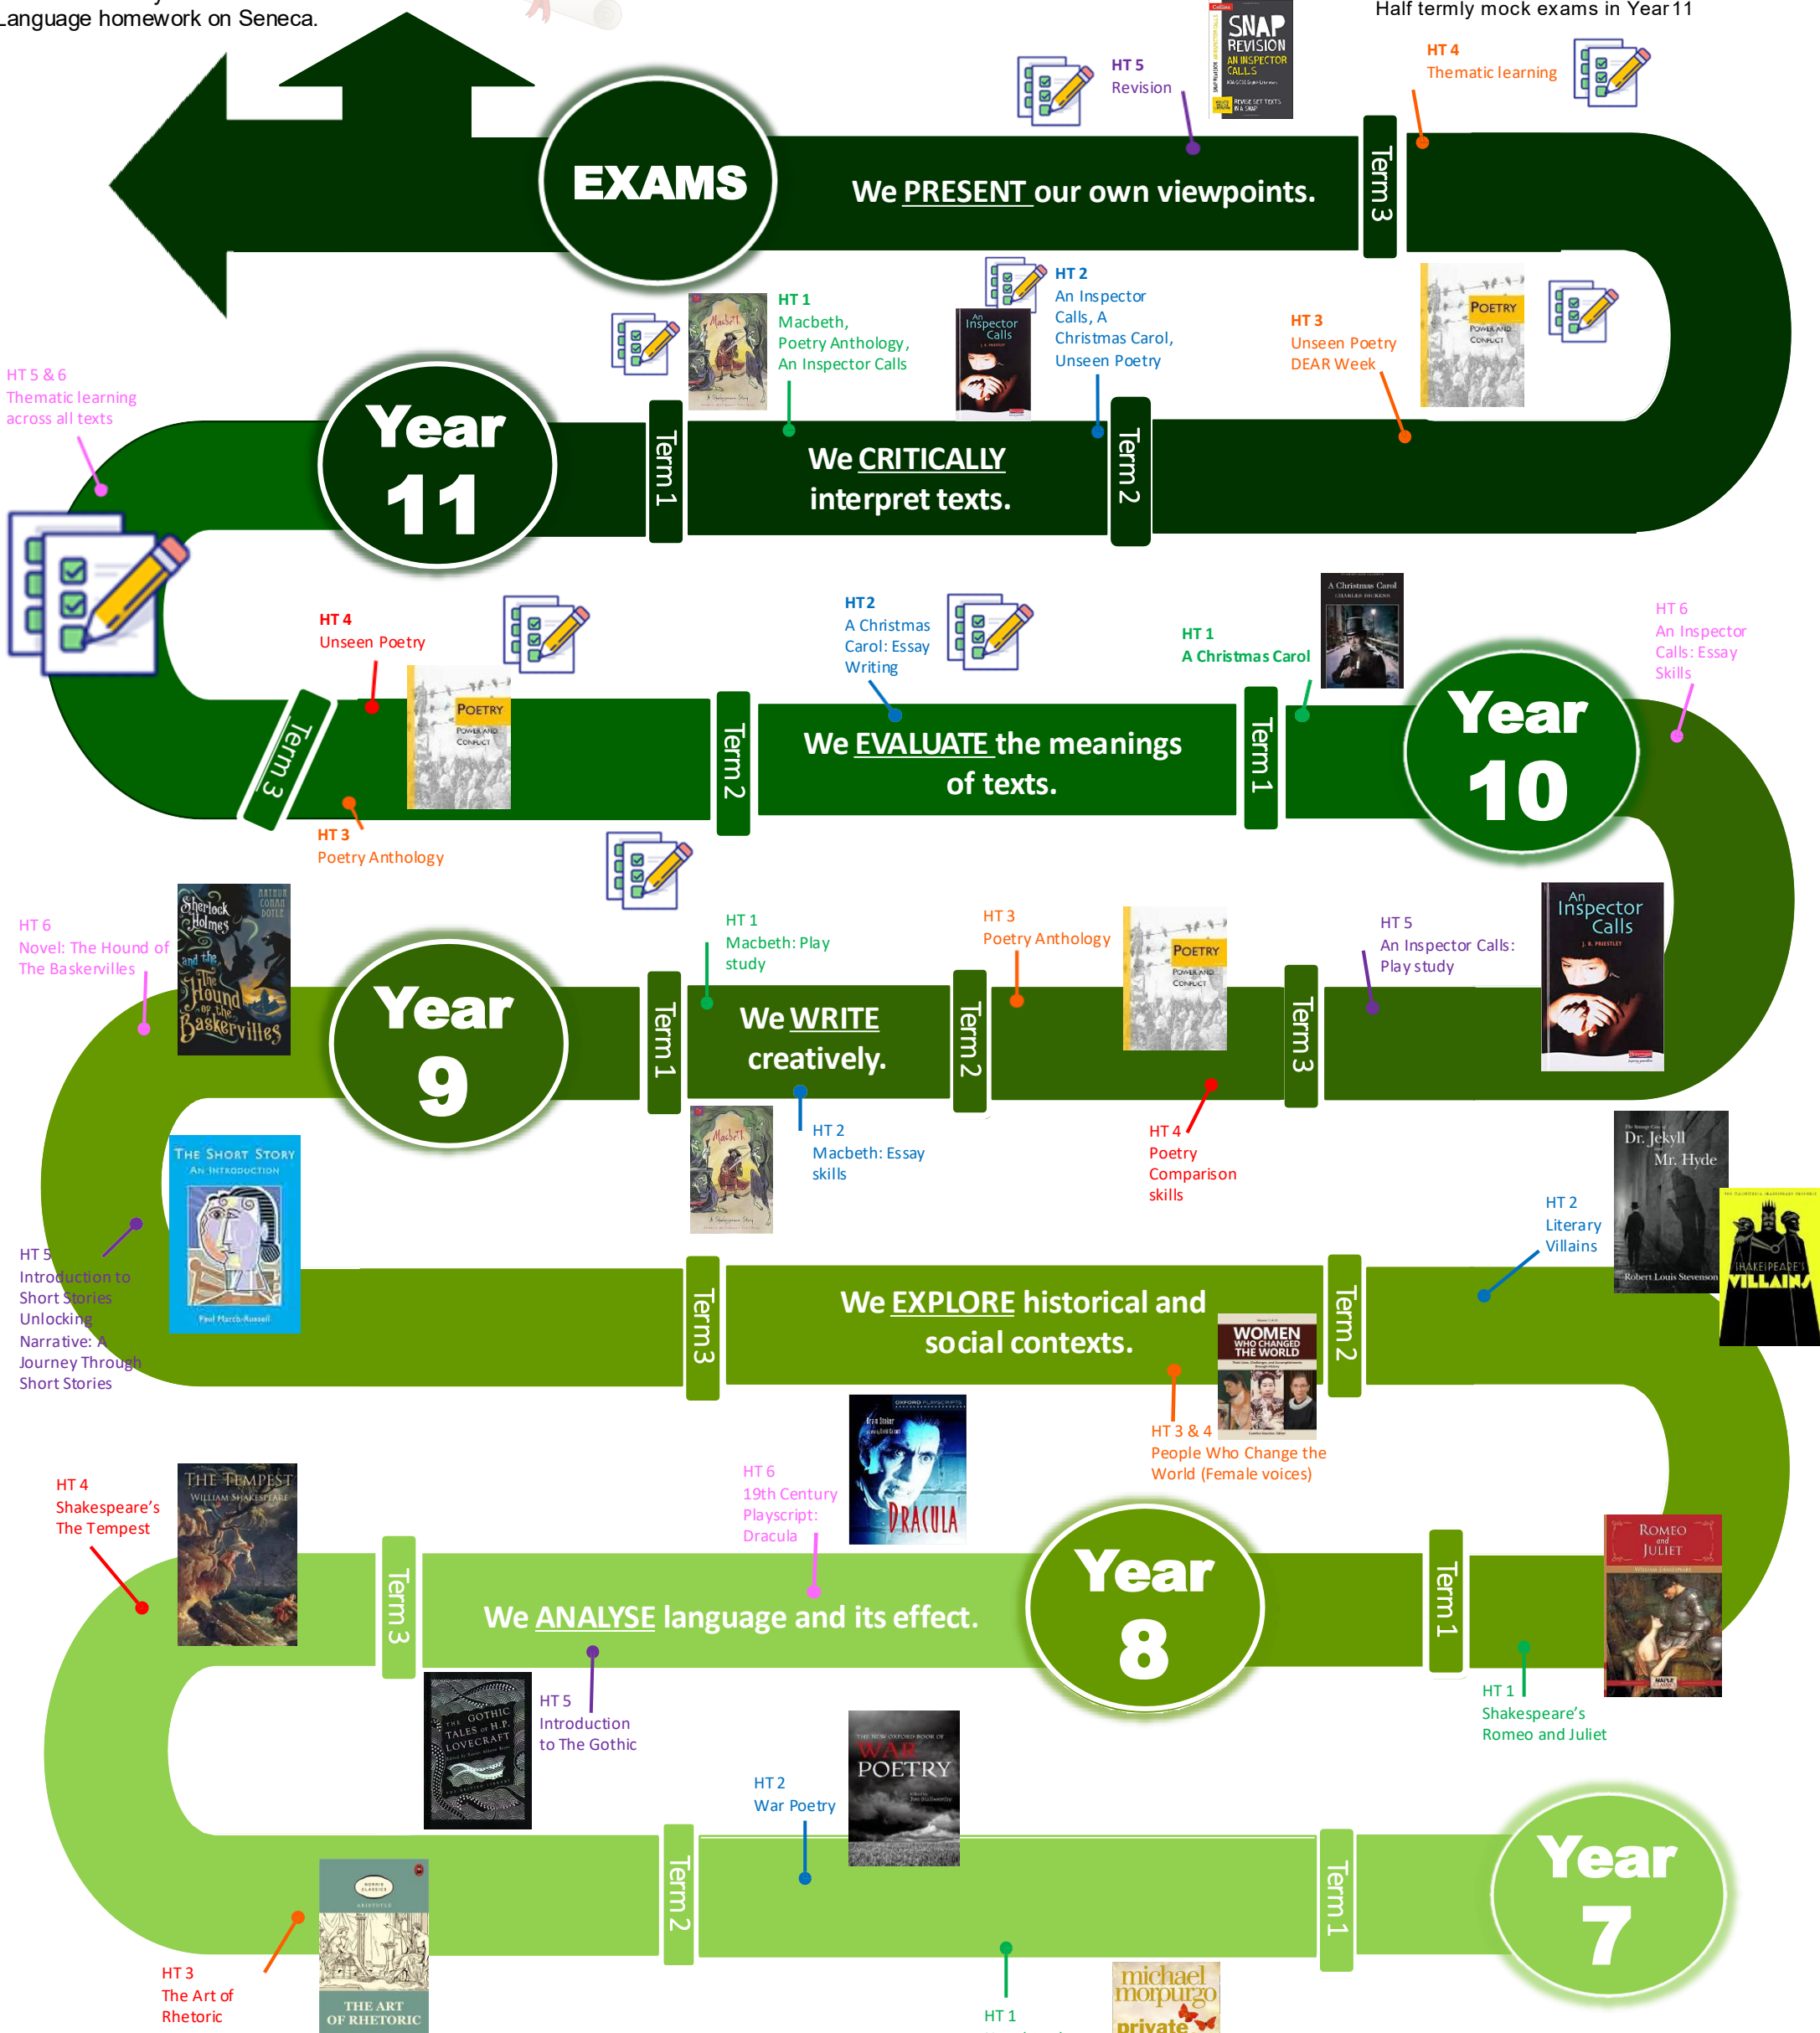

ENGLISH

Practice in English:
 KS3 have weekly homework on Seneca.
 KS4 have weekly Literature and Language homework on Seneca.

A Levels specifications:
 AQA A Level English Language
 AQA A Level English Literature (spec A)

GCSE Specifications:
 Eduqas GCSE English Language
 AQA GCSE English Literature

Summative assessment in English:
 Half termly assessments in KS3
 Half termly assessments in Year 9
 Half termly assessments in Year 10
 Half termly mock exams in Year 11